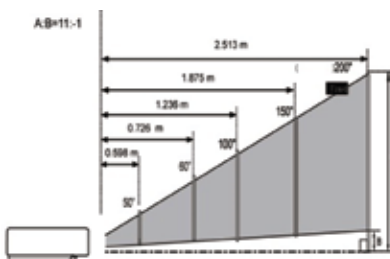

Positioning the projector

Screen Size (W x H) mm	50"	60"	100"	150"	200"
4:3 Scale Ratio	1016 x 762	1219 x 914	2032 x 1524	3048 x 2286	4064 x 3048
Fixed Zoom	0.598 m	0.726 m	1.236 m	1.875 m	2.513 m

SPECIFICATIONS

LW 22

LW 24

LW 28

Display Technology	Liquid Crystal Display Panel		
Display Panel	0.63" TFT active matrix type, 3 panels		
Brightness (ANSI Lumens)	3100	3300	3500
Native Resolution	XGA (1024x768)		
Contrast Ratio	3000 : 1		
Projection Lens	F 1.8, f=8.08mm with fixed focus		
Uniformity	85%		
Throw Ratio	81.5" @ 1M	80" @ 0.57M	
Throw Distance	0.59 - 1.36M	0.36M-0.63M	
Scale Ratio	4:3 (Standard) / 16:9 (Compatible)		
Keystone	Auto/Manual Keystone, +-15°	+-10°	
I/O Port			
- Computer (Input)	✓	✓	✓
- Computer (Output)	✓	✓	✓
- Component Pb/Cb, Pr/Cr Y or C-Video	✓	✓	✓
- S-Video (Input)	✓	✓	✓
- Mini Jack audio (Input)	✓	✓	✓
- Mini Jack audio (Output)	-	-	✓
- Audio L/R (Input)	✓	✓	✓
- RS232	✓	✓	✓
- RJ45	-	✓	✓
- HDMI A type 19 pin	-	✓	✓
- USB	-	-	✓
PC Compatibility	VGA, SVGA, XGA, SXGA, WXGA, UXGA		
Video Compatibility	Auto/ PAL/ SECAM/ NTSC/ NTSC4.43/ PAL-M/ PAL-N & Auto 1035i/ 720p/ 576p/ 480p/ 576i/ 480i/ 1080i/ 1080p		
Image Size (Diag.)	Adjustable from 50" to 110"	60"-100"	
Lamp	230 W	215 W	
Lamp Life (Normal/Economic)	4000hrs / 5000hrs	4000hrs / 6000hrs	
H-Synch Range	15~100KHz		
V-Synch Range	48~85 Hz	48 ~ 120 Hz	
Speaker	3W RMS 4ohm, *2	10W x 1	
Standby Power	1 W		
Power Consumption	280 W		
Power Supply	AC 100-240 V (3.8A max.), 50/60 Hz		
Operating Temp.	41 F°-95 F°(5 C°-35 C°)		
Store Temp.	14 F°-140 F°(-10 C°-60 C°)		
Net Weight	3.7 kg.	4.9 kg.	
Warranty	2 years, Lamp warranty 1 year or 1,000 hrs whichever comes first		